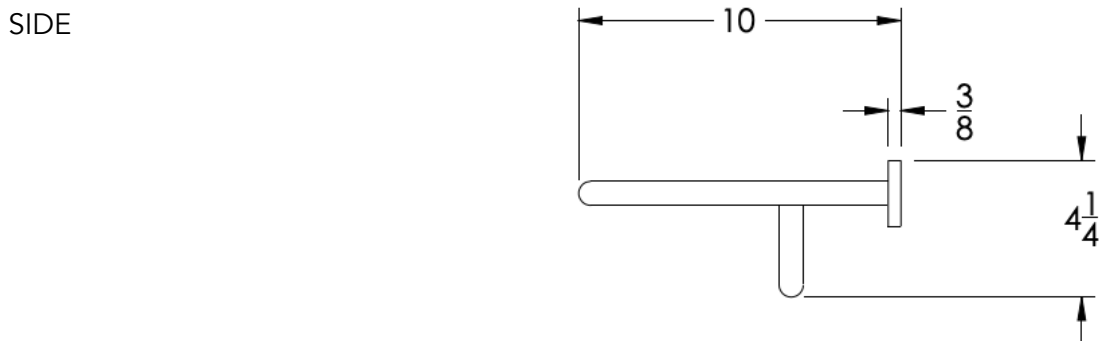

Dimensions in inches

NOTE: Dimensions subject to change without notice.