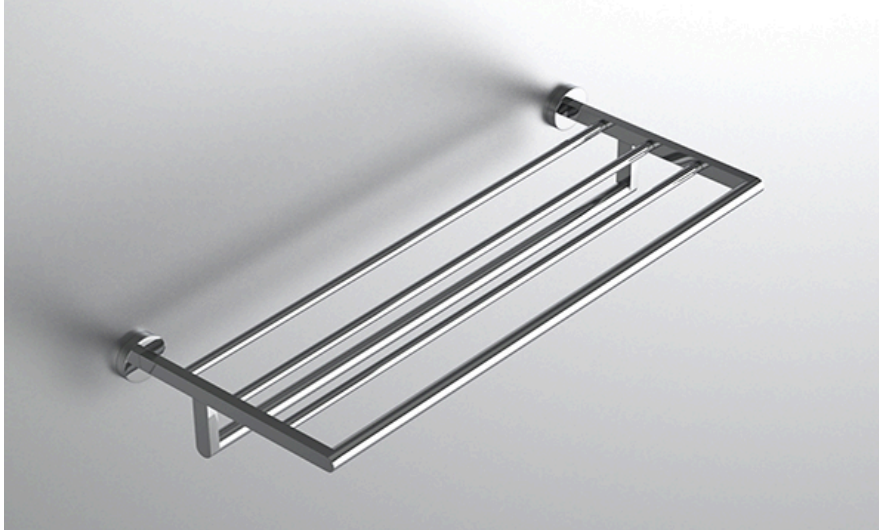

### FEATURES

- Premium 304 Grade Stainless Steel
- Solid Mount Construction
- Concealed Installation Hardware
- State of the art wall anchors included for installation on Dry wall or Tile

### COLLECTION HUGO

TOWEL RACK WITH BAR

Model	Product	Finishes Available
HGO-TRKB24	Towel Rack With Bar	Multiple finishes available. Over 23 finishes to choose from.

FINISHES			
	Polished (-P)	Antique Copper (-ACOP)	Polished Gold (-PGLD)
	Brushed (-B)	Polished Brass (-PBRS)	Brushed Copper (-BCOP)
	Brushed Gold (-BGLD)	Matte White (-WHT)	Brushed Rose Gold (-BRGD)
	Matte Black (-BLK)	Brushed Modern Bronze (-BMBRZ)	Brushed Black (-BRBLK)
	Oil Rubbed Bronze (-ORB)	Glossy White (-GWHT)	Polished Black (-PBLK)
	Brushed Brass (-BBRS)	Polished Rose Gold (-PRGD)	Antique Nickel (-ANKL)
	Brushed Bronze (-BBRZ)	Unlacquered Brass (-UBRS)	Black Nickel (-NKBL)
	Antique Brass (-ABRS)	Polished Nickel (-PNKL)	